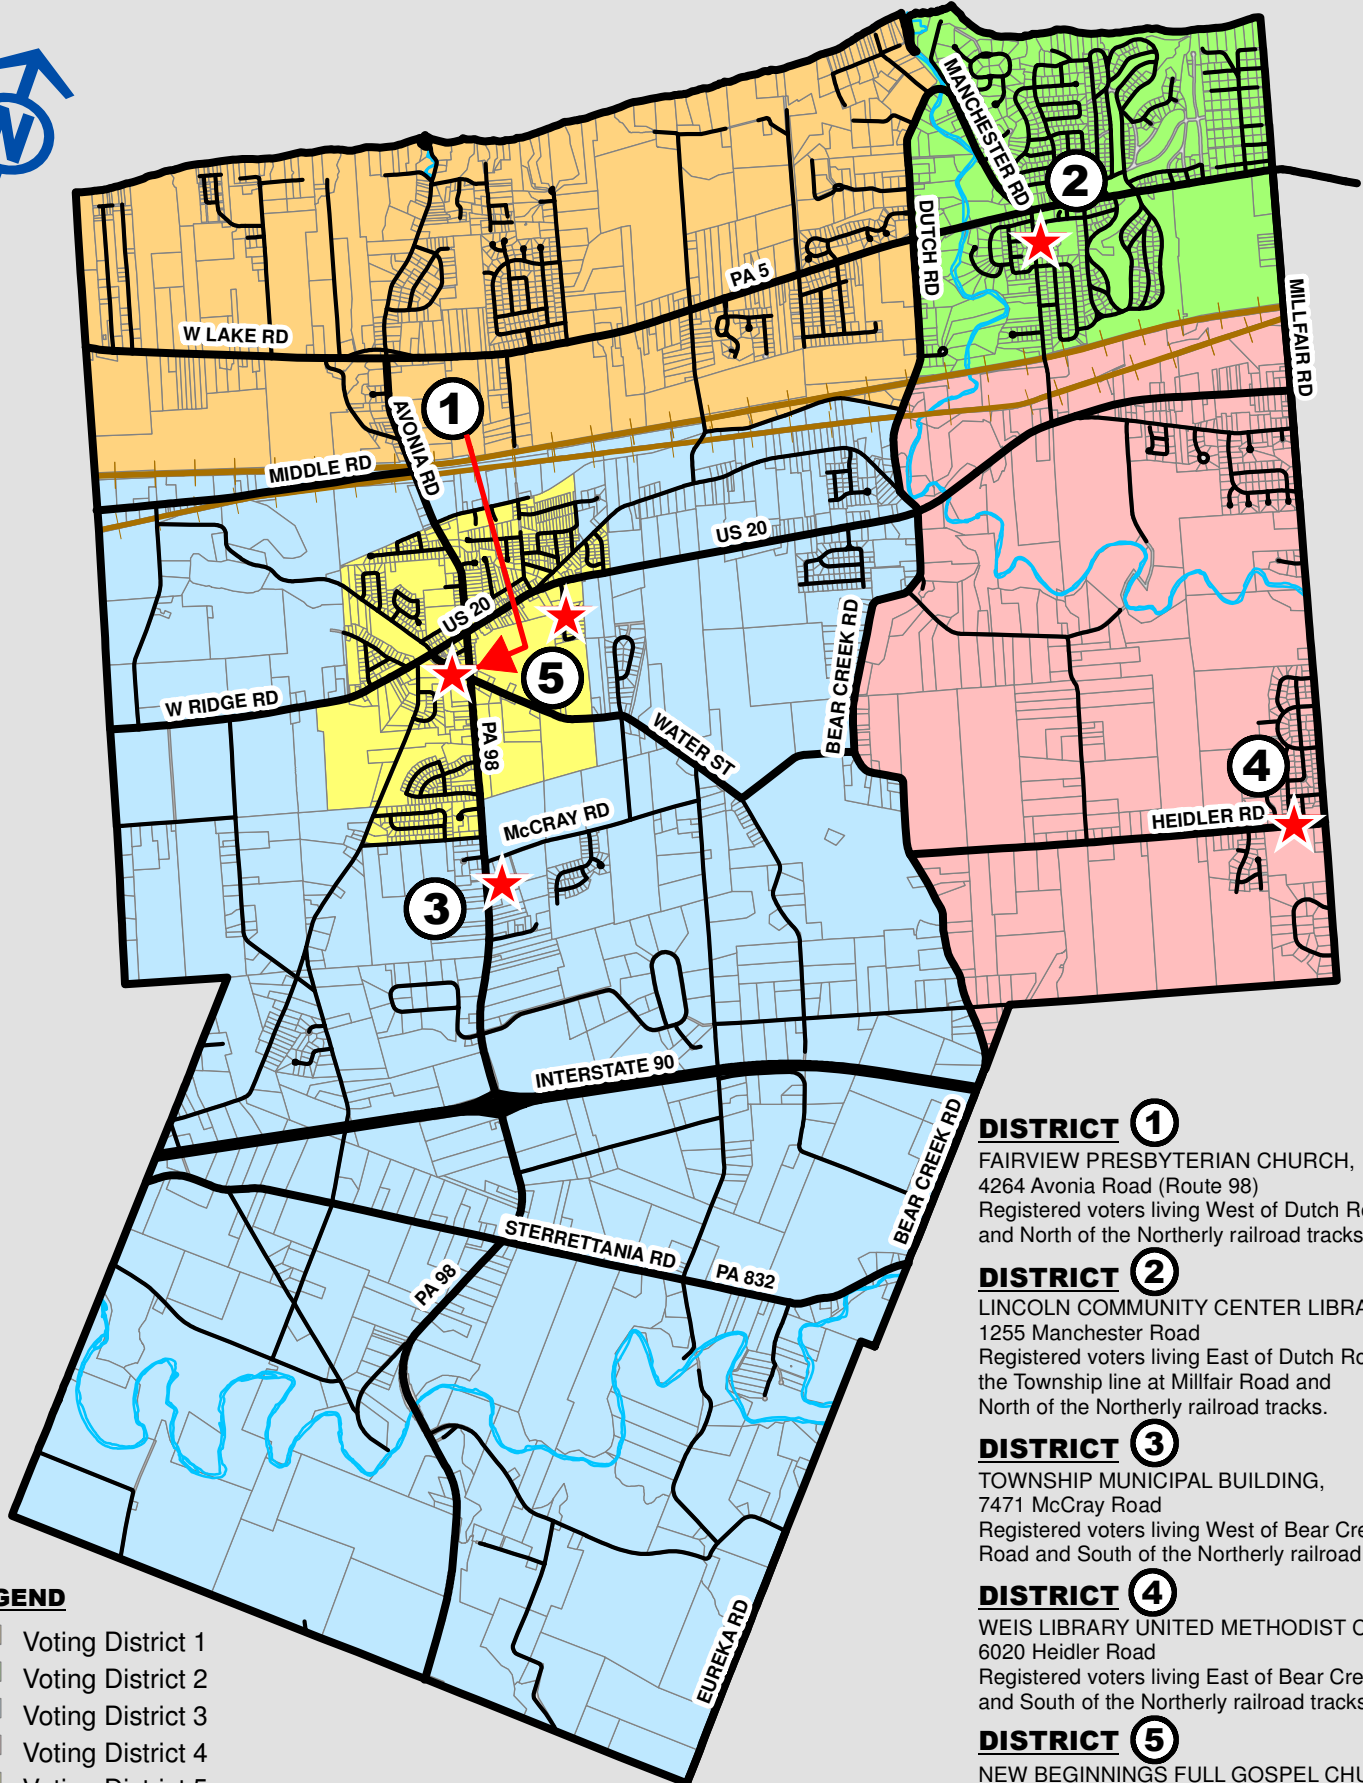

# FAIRVIEW TOWNSHIP VOTING DISTRICTS

## LEGEND

- Voting District 1
- Voting District 2
- Voting District 3
- Voting District 4
- Voting District 5
- Fairview Roads
- Railroads
- Voting Location

### **DISTRICT 2**

LINCOLN COMMUNITY CENTER LIBRARY,  
1255 Manchester Road  
Registered voters living East of Dutch Road to  
the Township line at Millfair Road and  
North of the Northerly railroad tracks.

### **DISTRICT 3**

TOWNSHIP MUNICIPAL BUILDING,  
7471 McCray Road  
Registered voters living West of Bear Creek  
Road and South of the Northerly railroad tracks.