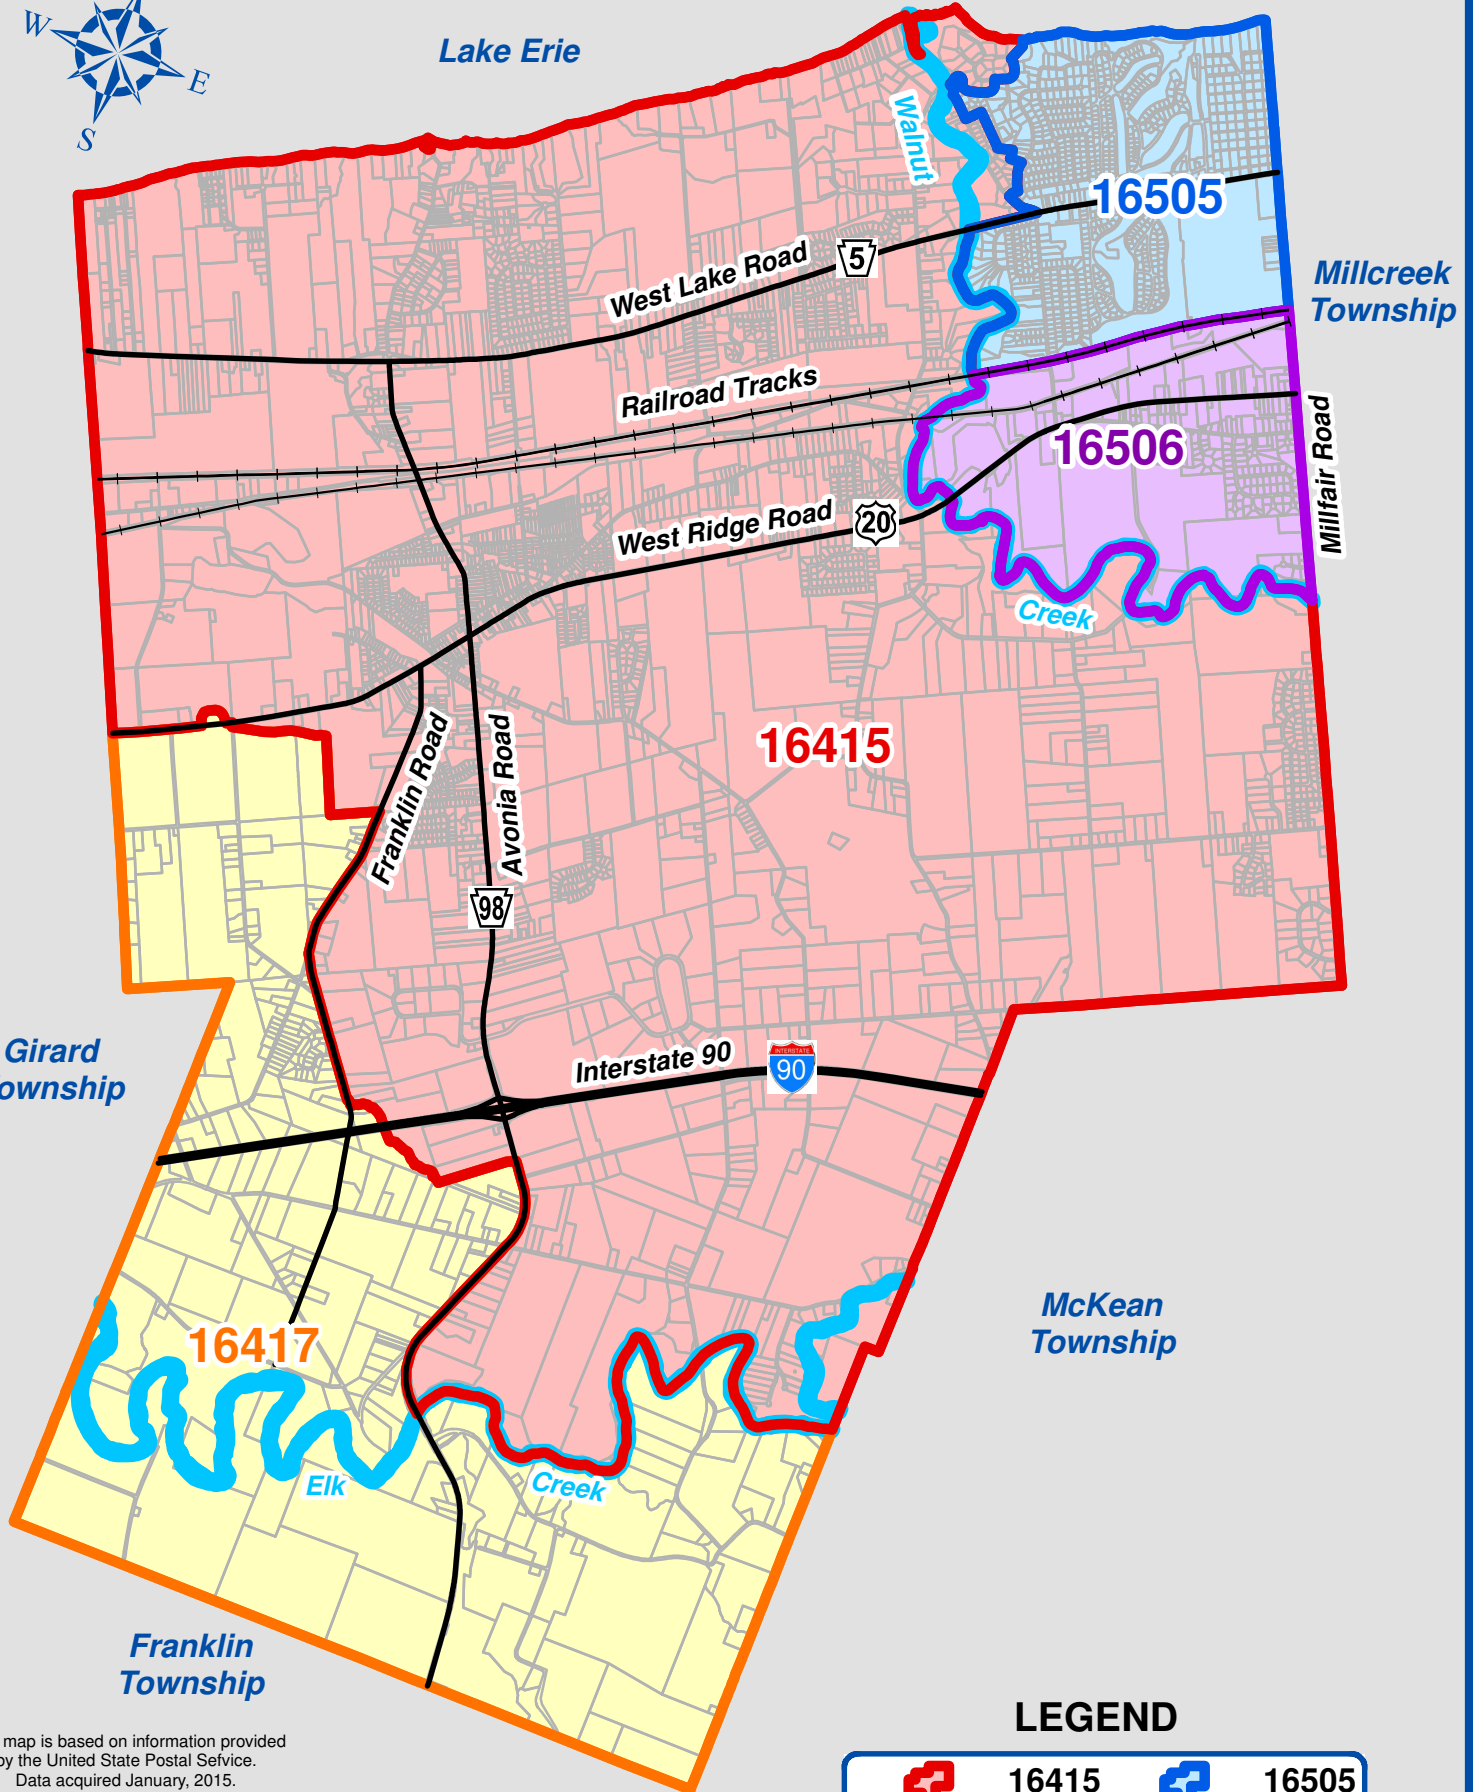

FAIRVIEW TOWNSHIP ZIP CODE MAP

Erie County, Pennsylvania

LEGEND

	16415		16505
	16417		16506

This map is based on information provided by the United State Postal Service. Data acquired January, 2015.

REVISION DATE: JANUARY, 2015