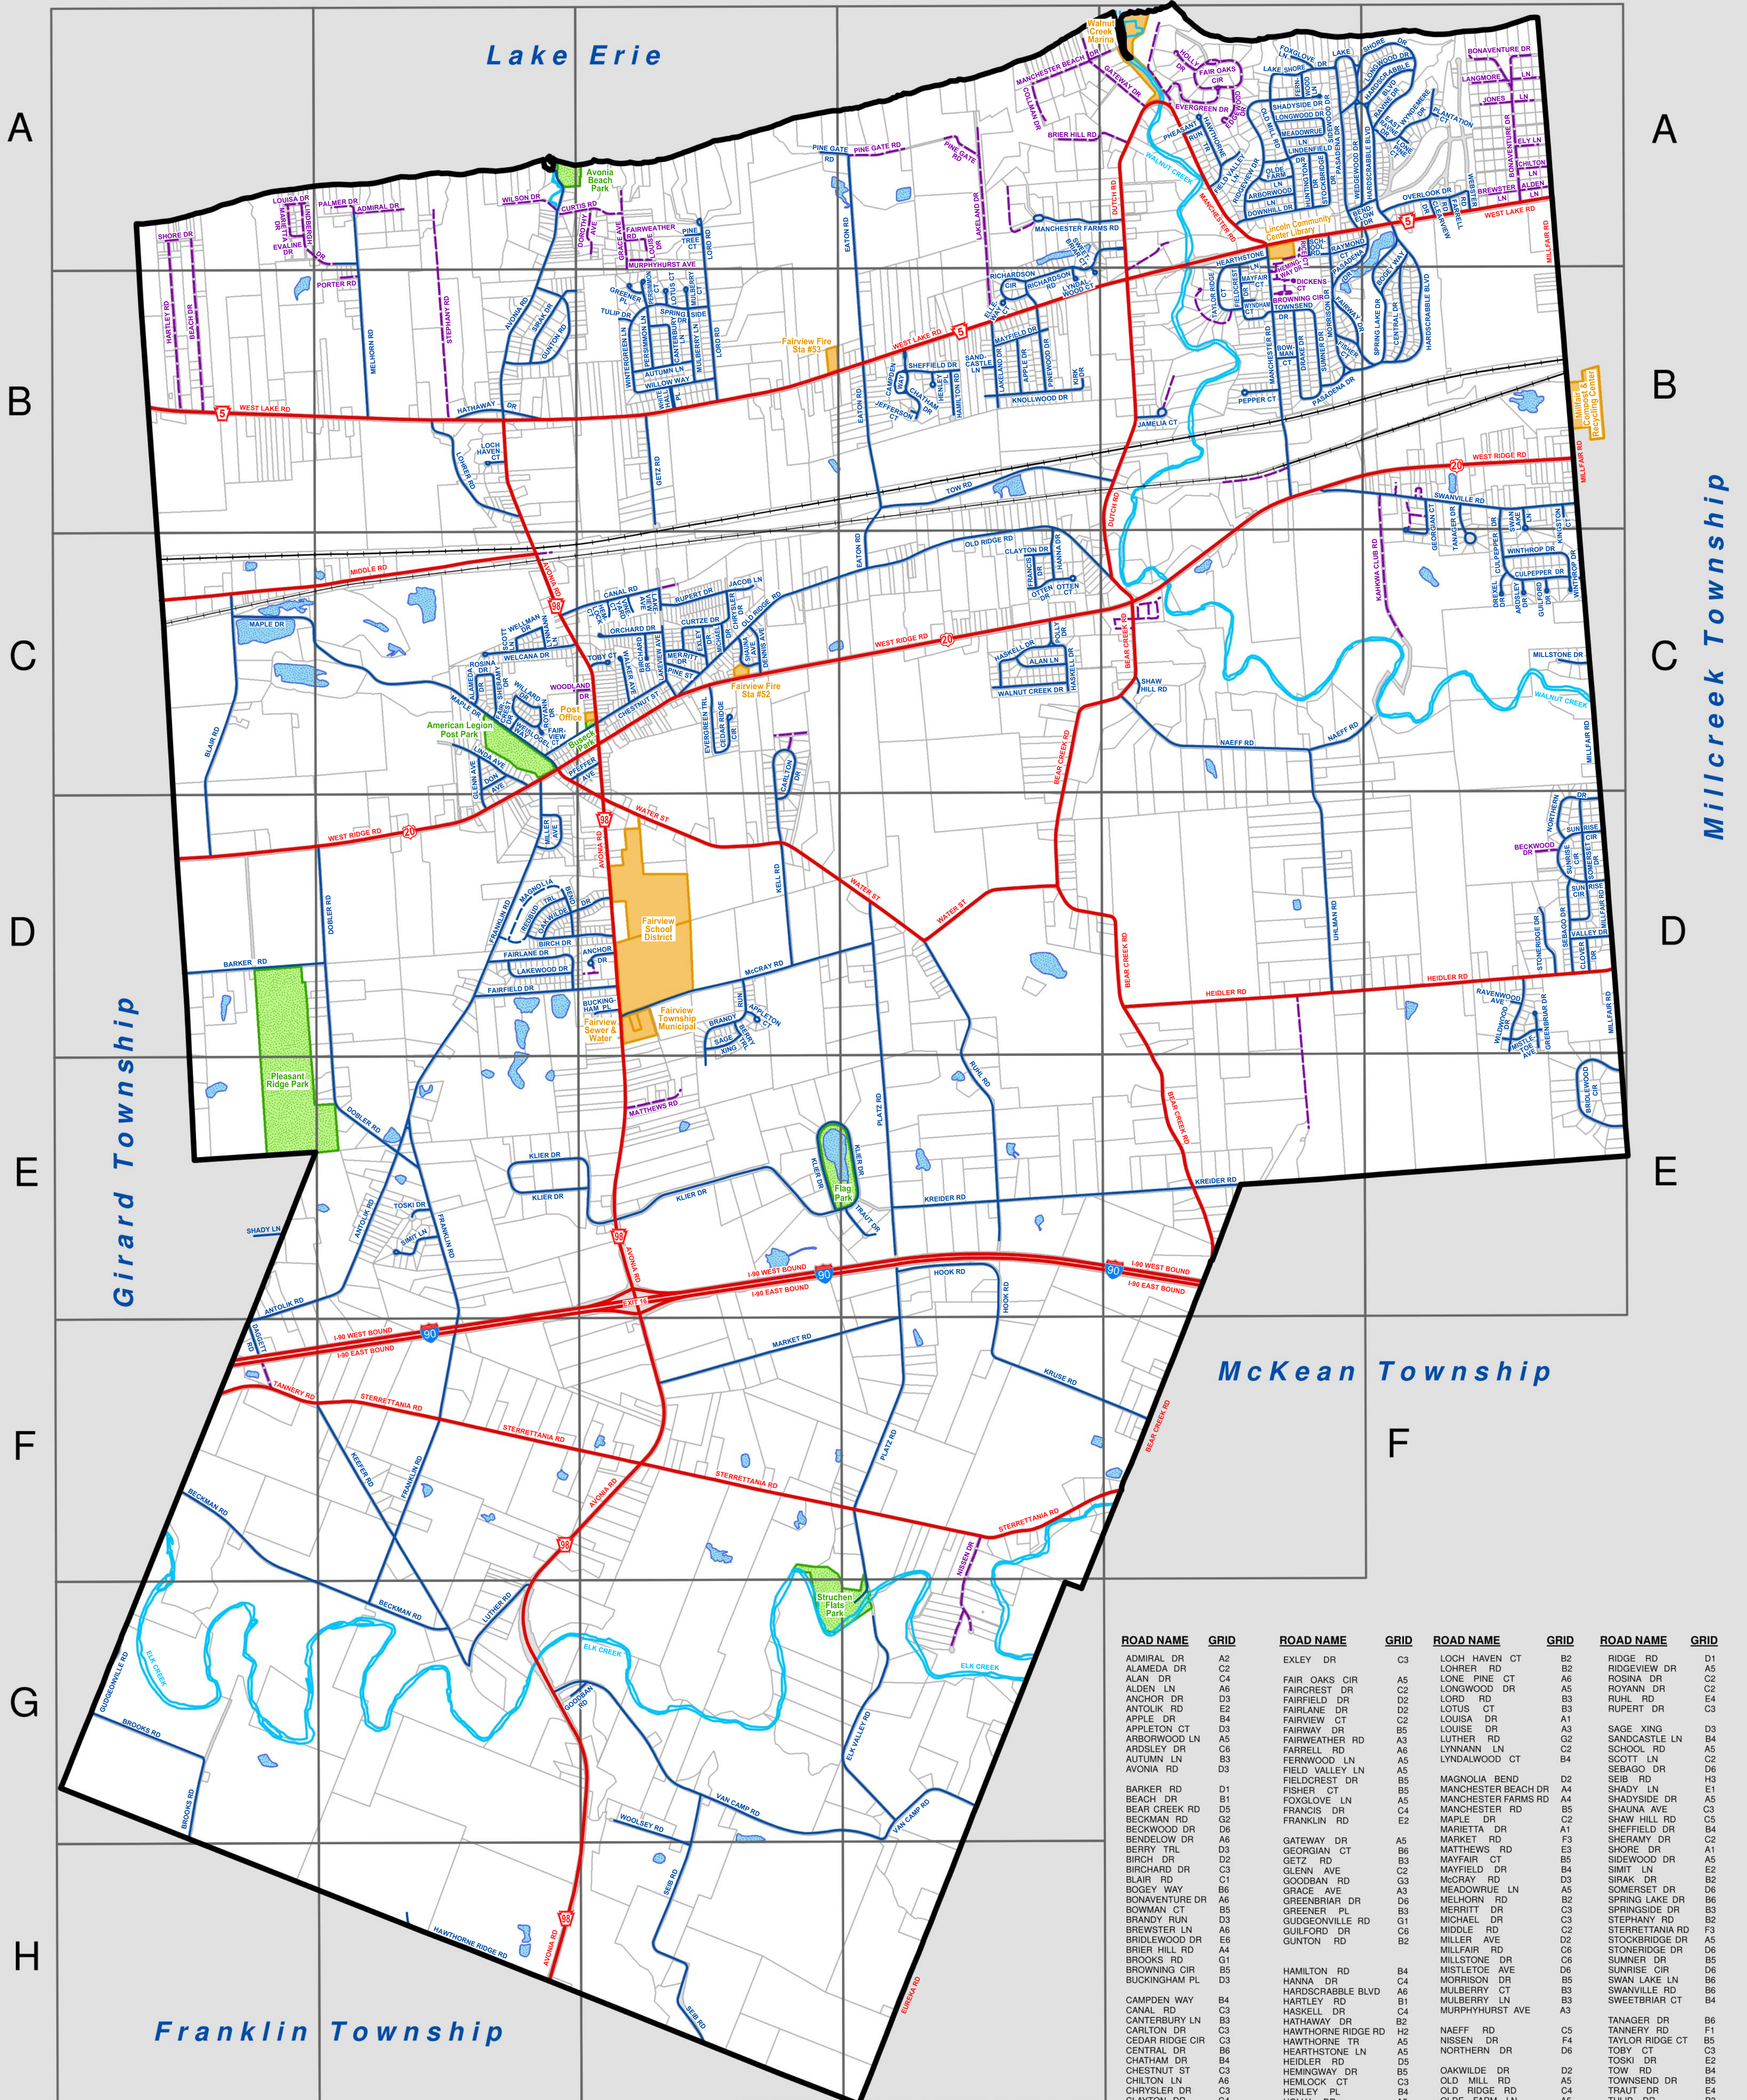

FAIRVIEW TOWNSHIP ROAD MAP

Erie County, Pennsylvania

1 2 3 4 5 6

Girard Township

Millcreek Township

McKean Township

Franklin Township

1 2 3 4